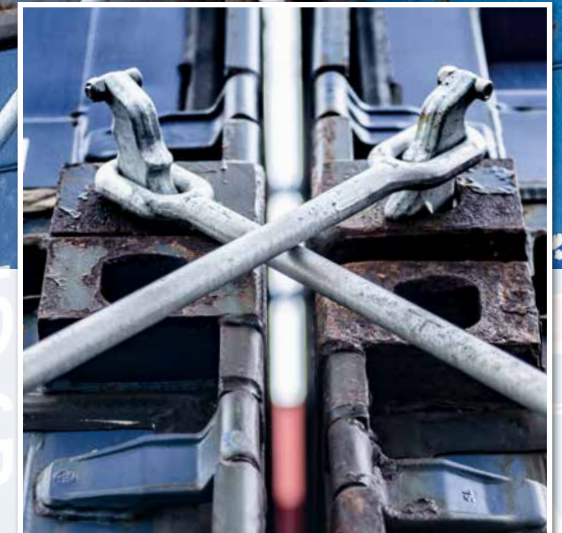

SECURING YOUR VISIONS

SEC'S FAB-4 LASHING

EXTERNAL GEAR

T +49 (0)421 3 96 91 -0
info@sec-bremen.de

SEC Ship's Equipment Centre
Bremen GmbH & Co. KG
Speicherhof 5 / 28217 Bremen
Germany

www.sec-bremen.de

www.sec-bremen.de

SEC'S FAB-4 LASHING

EXTERNAL GEAR

- The world's most sophisticated gear suitable for double external lashing
- Lashing bars flash butt welded by high end welding robots at the SEC factory
- Turnbuckle with (patented) Automatic Anti Rotation Device
- Providing greater adjustability than any other lashing gear
- Ingenious rod head design (patented) provides utmost user friendliness