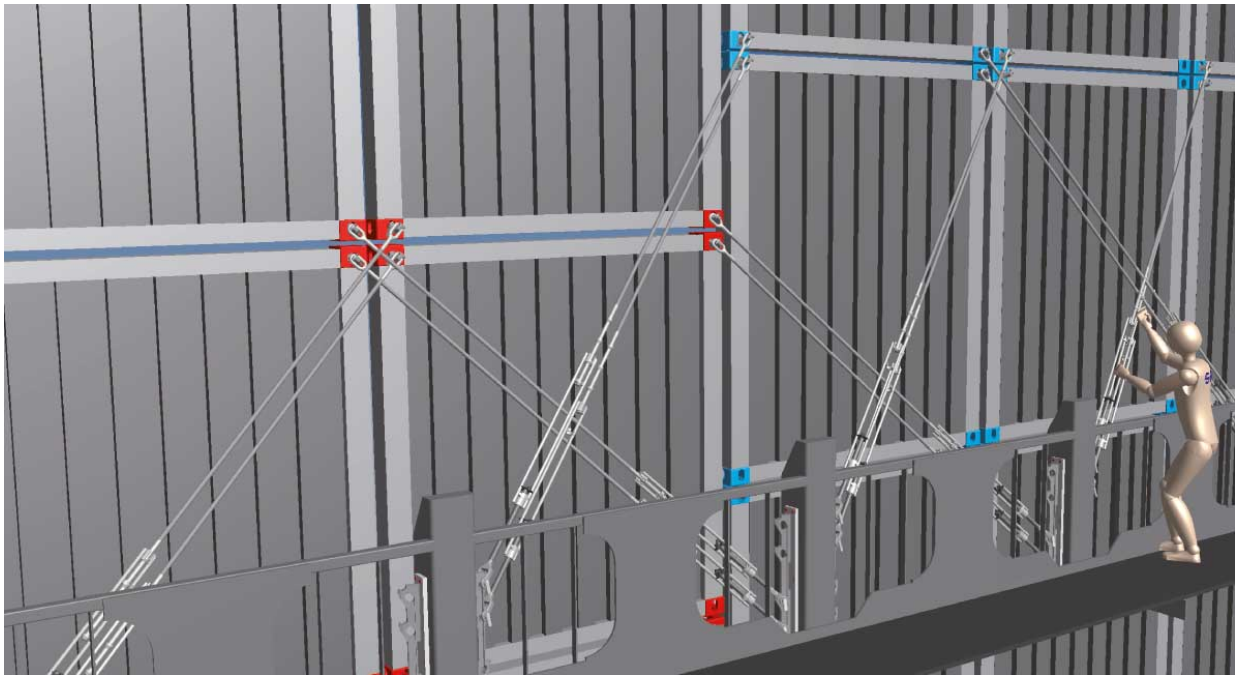

FAB-4 LASH

**A Unique New Lashing Method to combine
External & Internal Lashing and any size (8'.6" to 9'.6") containers
with a single type/size of bar!**

Consult us on your next project!